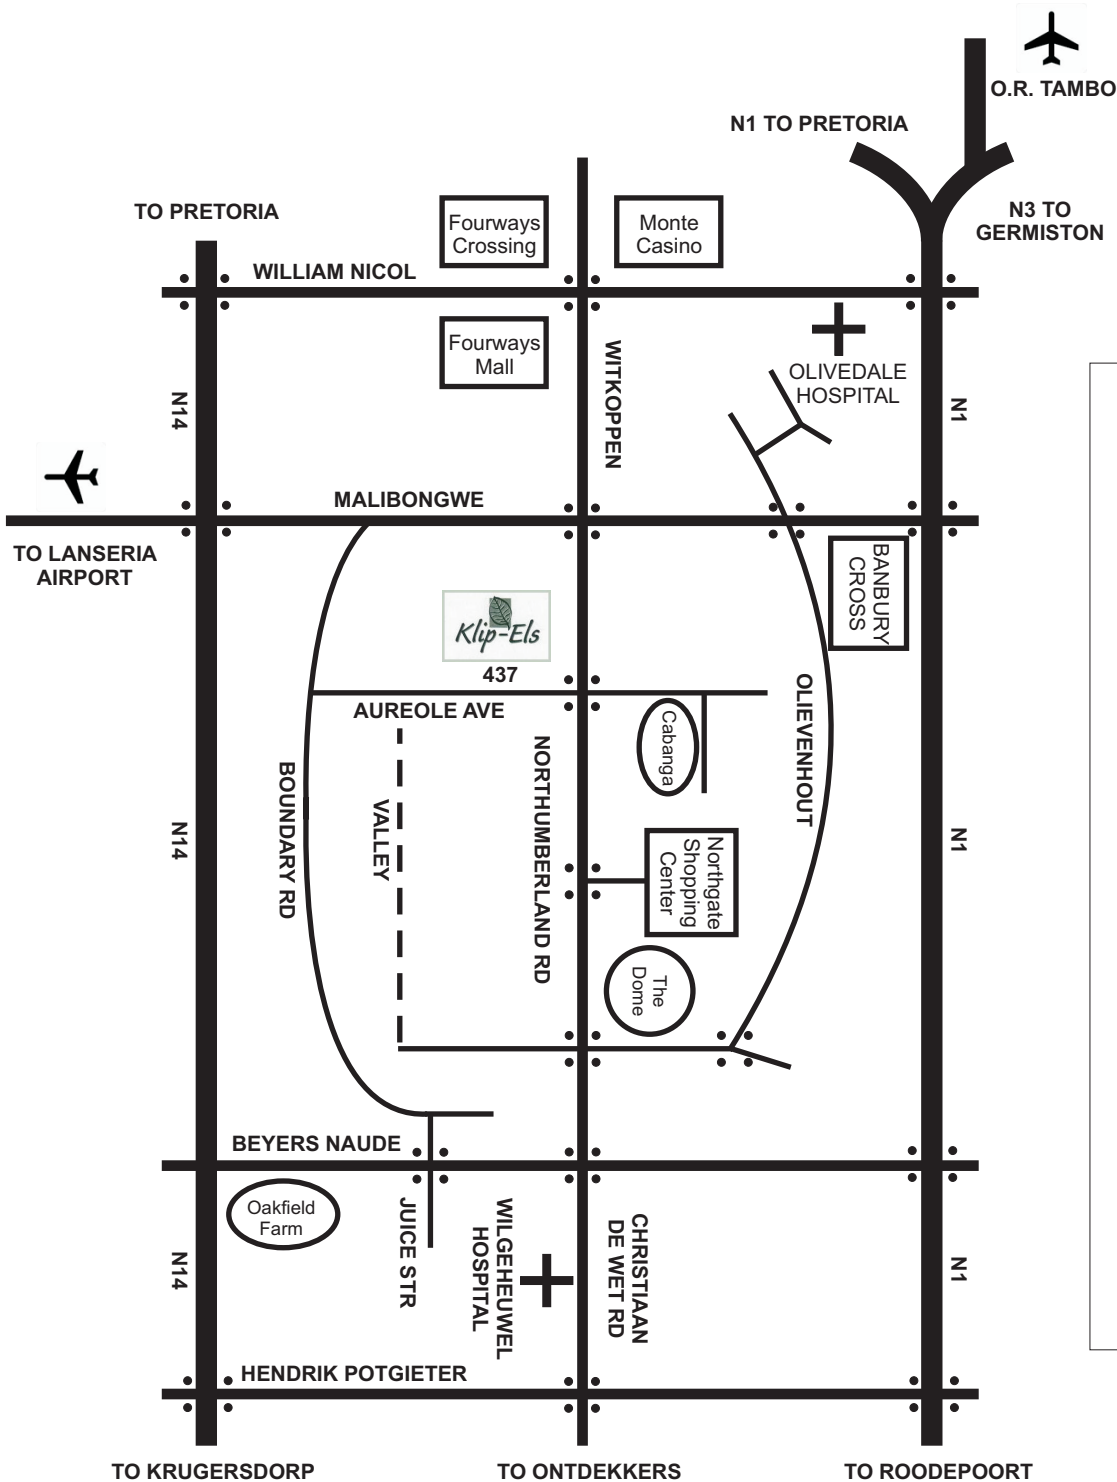

NOT TO SCALE

Directions from O.R. Tambo International Airport

- When you exit the airport, follow the **Johannesburg highway**.
- Continue with this highway, until you meet with another highway.
- At the big interchange, follow the **N1 Pretoria**.
- Continue with the N1 Pretoria until the highway splits up.
- From here follow the **N1 Roodepoort**.
- Consult the map for further directions.